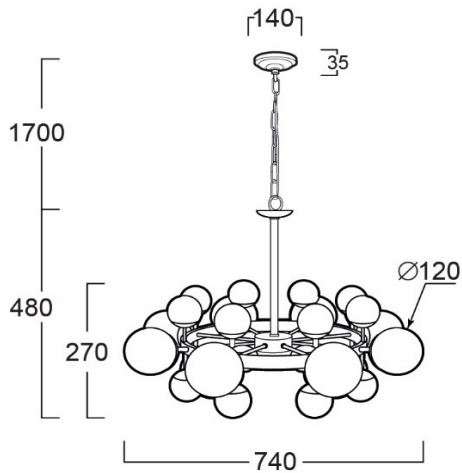

# PSG74-048

PENDANT LUMINAIRE - G9x8

## SPECIFICATION FEATURES

- \* LAMP : LED 3W
- \* SOCKET : G9 x 8
- \* SIZE : Dia 740 x H480 mm (w/o Chain Length)
- \* MATERIAL : Metal Body in Titanium Gold Color  
White Glass