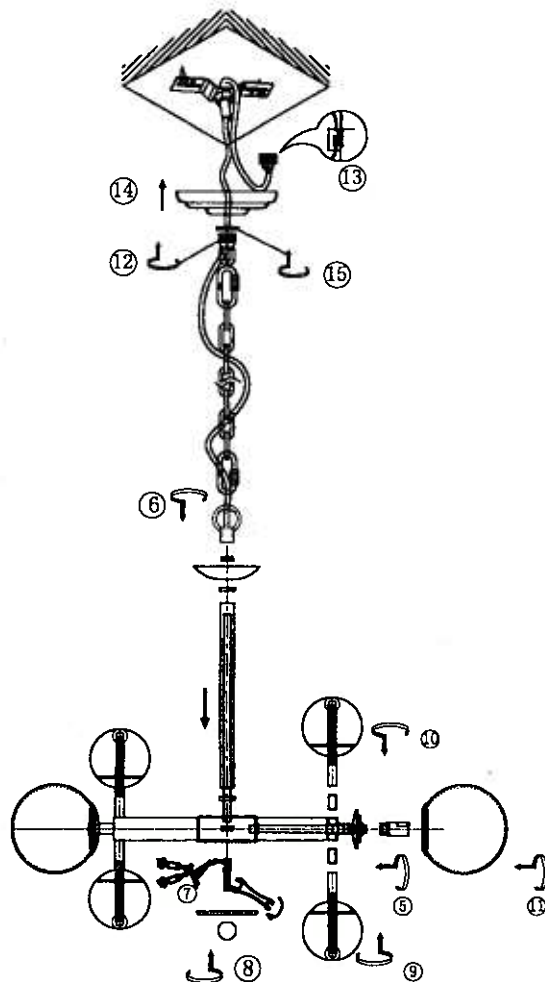

## SPECIFICATION FEATURES

- \* LAMP : LED 3W
- \* SOCKET : G9 x 8
- \* SIZE : Dia 740 x H480 mm (w/o Chain Length)
- \* MATERIAL : Metal Body in Titanium Gold Color  
White Glass

# General Instructions

procedure

① to check whether it is a complete one after opening the packing. (please wear the glove during that)

Power Supply : 220-240V G9

Caution : Before assembling your lighting Fixture, refer to the section called "Electrical connections" If you feel you do not have electrical experience needed, have your fixture installed by a qualify licensed electrician.